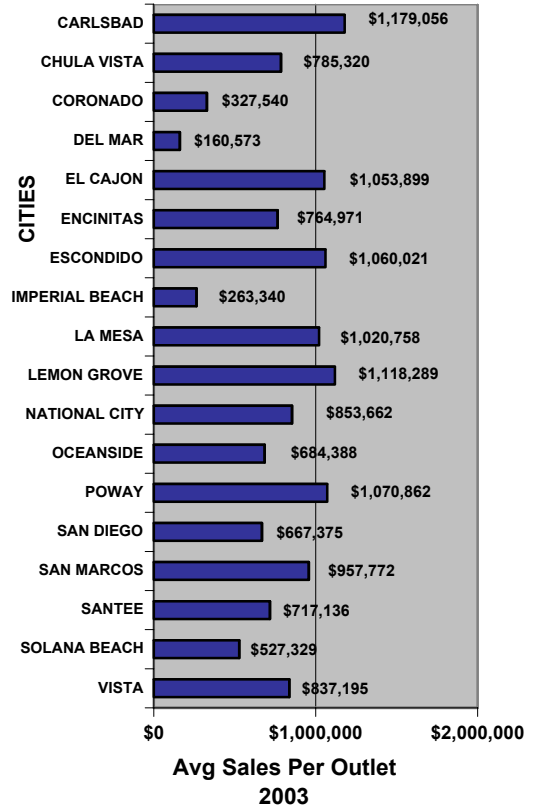

SAN DIEGO COUNTY SUMMARY OF LOCAL RETAIL TRENDS

County Market Share

Annual Retail Sales Growth

San Diego County

San Diego County

SAN DIEGO COUNTY SALES PER OUTLET

CALIFORNIA RETAIL SURVEY 2005 Edition

Local retail market data derived from the 2005 Edition of the California Retail Survey, Complete data and analysis of all city and county retail markets in California are found in the 2005 Edition (\$160 - 487 pgs).