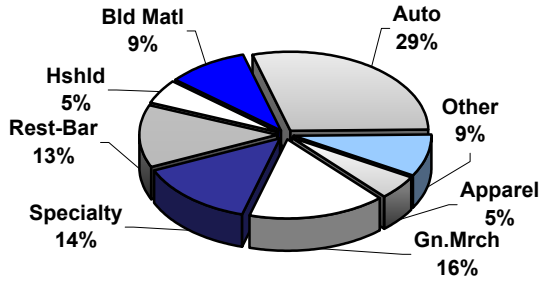

SAN DIEGO COUNTY SUMMARY OF LOCAL RETAIL TRENDS

County Market Share

Annual Retail Sales Growth

San Diego County

San Diego County

SAN DIEGO COUNTY SALES PER OUTLET

CALIFORNIA RETAIL SURVEY 2005 Edition

Local retail market data derived from the 2005 Edition of the California Retail Survey, Complete data and analysis of all city and county retail markets in California are found in the 2005 Edition (\$160 - 487 pgs).