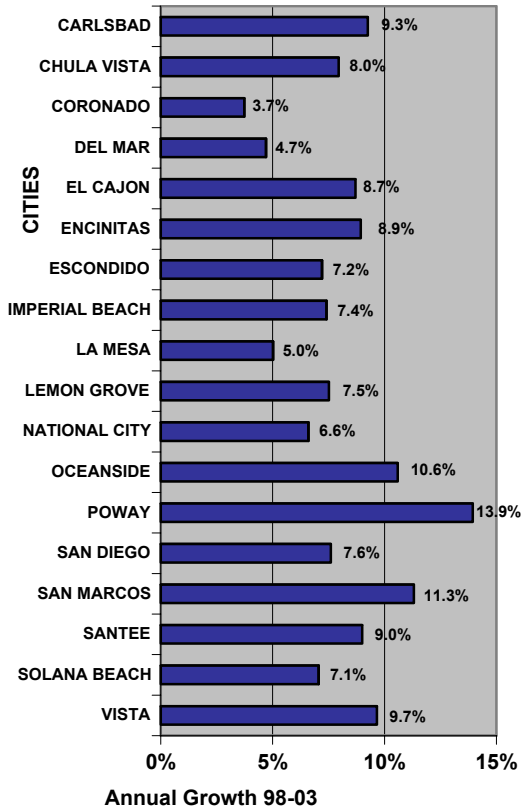

SAN DIEGO COUNTY SUMMARY OF LOCAL RETAIL TRENDS

County Market Share

Annual Retail Sales Growth

San Diego County

San Diego County

SAN DIEGO COUNTY SALES PER OUTLET

CALIFORNIA RETAIL SURVEY 2005 Edition

Local retail market data derived from the 2005 Edition of the California Retail Survey, Complete data and analysis of all city and county retail markets in California are found in the 2005 Edition (\$160 - 487 pgs).