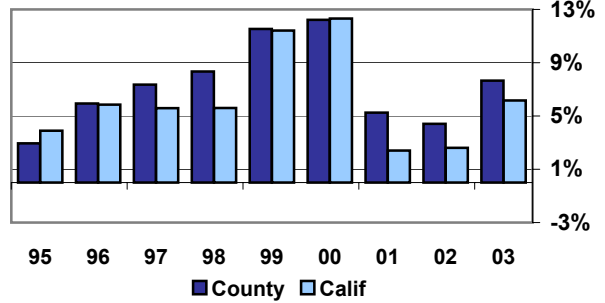

SAN DIEGO COUNTY SUMMARY OF LOCAL RETAIL TRENDS

County Market Share

Annual Retail Sales Growth

San Diego County

San Diego County

SAN DIEGO COUNTY SALES PER OUTLET

CALIFORNIA RETAIL SURVEY 2005 Edition

Local retail market data derived from the 2005 Edition of the California Retail Survey, Complete data and analysis of all city and county retail markets in California are found in the 2005 Edition (\$160 - 487 pgs).