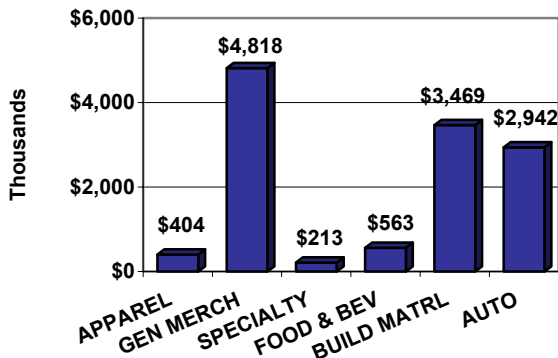

SAN DIEGO COUNTY SUMMARY OF LOCAL RETAIL TRENDS

County Market Share

Annual Retail Sales Growth

San Diego County

San Diego County

SAN DIEGO COUNTY SALES PER OUTLET

CALIFORNIA RETAIL SURVEY 2005 Edition

Local retail market data derived from the 2005 Edition of the California Retail Survey, Complete data and analysis of all city and county retail markets in California are found in the 2005 Edition (\$160 - 487 pgs).