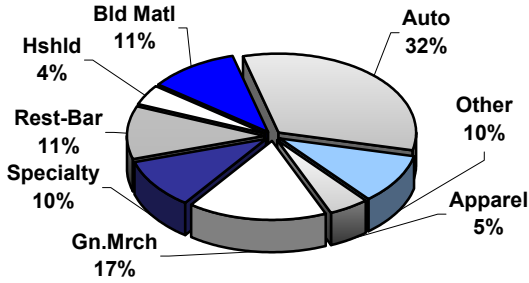

RIVERSIDE COUNTY SUMMARY OF LOCAL RETAIL TRENDS

County Market Share

Annual Retail Sales Growth

Riverside County

Riverside County

RIVERSIDE COUNTY SALES PER OUTLET

CALIFORNIA RETAIL SURVEY 2005 Edition

Local retail market data derived from the 2005 Edition of the California Retail Survey, Complete data and analysis of all city and county retail markets in California are found in the 2005 Edition (\$160 - 487 pgs).