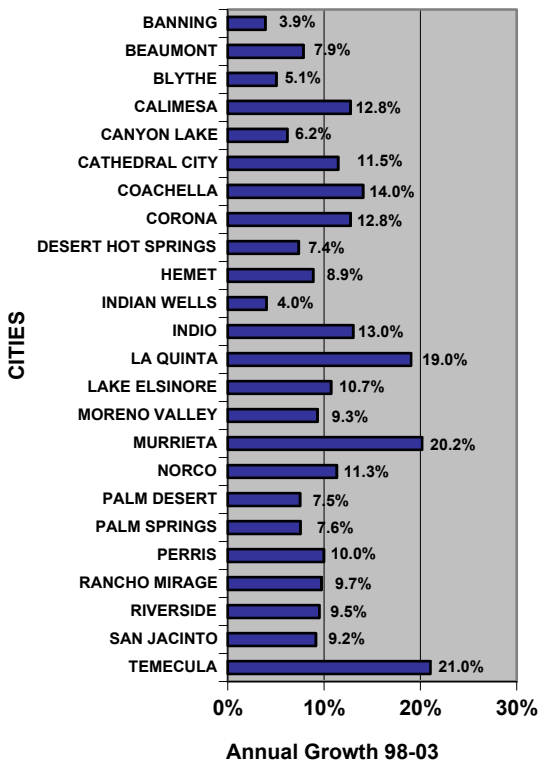

RIVERSIDE COUNTY SUMMARY OF LOCAL RETAIL TRENDS

County Market Share

Annual Retail Sales Growth

Riverside County

Riverside County

RIVERSIDE COUNTY SALES PER OUTLET

CALIFORNIA RETAIL SURVEY 2005 Edition

Local retail market data derived from the 2005 Edition of the California Retail Survey, Complete data and analysis of all city and county retail markets in California are found in the 2005 Edition (\$160 - 487 pgs).