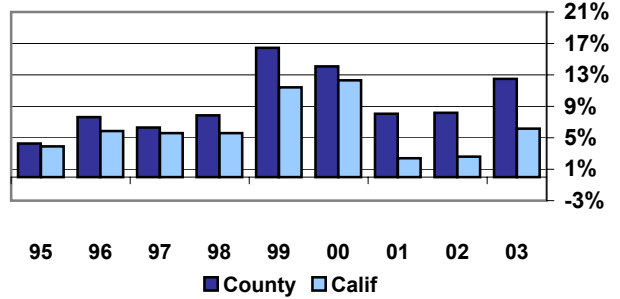

RIVERSIDE COUNTY SUMMARY OF LOCAL RETAIL TRENDS

County Market Share

Annual Retail Sales Growth

Riverside County

Riverside County

RIVERSIDE COUNTY SALES PER OUTLET

CALIFORNIA RETAIL SURVEY 2005 Edition

Local retail market data derived from the 2005 Edition of the California Retail Survey, Complete data and analysis of all city and county retail markets in California are found in the 2005 Edition (\$160 - 487 pgs).