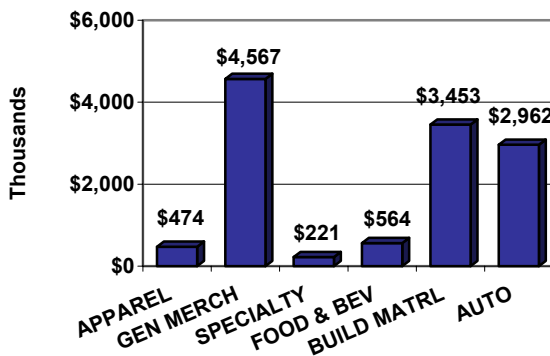

RIVERSIDE COUNTY SUMMARY OF LOCAL RETAIL TRENDS

County Market Share

Annual Retail Sales Growth

Riverside County

Riverside County

RIVERSIDE COUNTY SALES PER OUTLET

CALIFORNIA RETAIL SURVEY 2005 Edition

Local retail market data derived from the 2005 Edition of the California Retail Survey, Complete data and analysis of all city and county retail markets in California are found in the 2005 Edition (\$160 - 487 pgs).