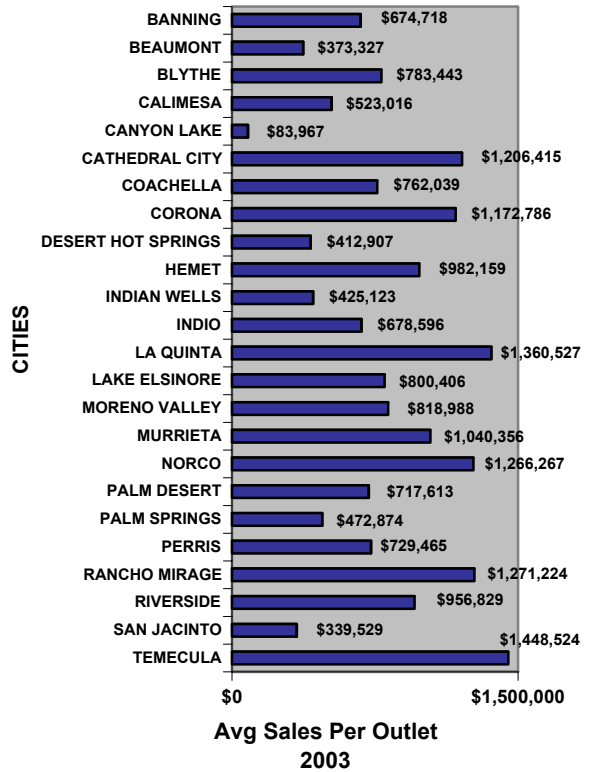

RIVERSIDE COUNTY SUMMARY OF LOCAL RETAIL TRENDS

County Market Share

Annual Retail Sales Growth

Riverside County

Riverside County

RIVERSIDE COUNTY SALES PER OUTLET

CALIFORNIA RETAIL SURVEY 2005 Edition

Local retail market data derived from the 2005 Edition of the California Retail Survey, Complete data and analysis of all city and county retail markets in California are found in the 2005 Edition (\$160 - 487 pgs).