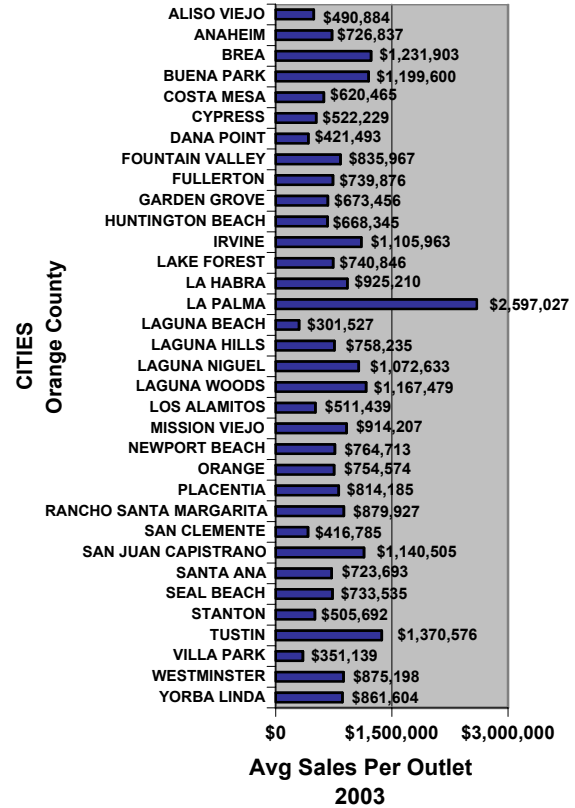

ORANGE COUNTY SUMMARY OF LOCAL RETAIL TRENDS

CALIFORNIA RETAIL SURVEY 2005 Edition

Local retail market data derived from the 2005 Edition of the California Retail Survey, Complete data and analysis of all city and county retail markets in California are found in the 2005 Edition (\$160 - 487 pgs).