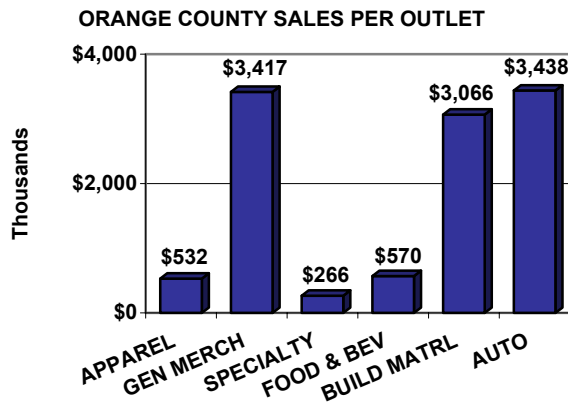

ORANGE COUNTY SUMMARY OF LOCAL RETAIL TRENDS

CALIFORNIA RETAIL SURVEY 2005 Edition

Local retail market data derived from the 2005 Edition of the California Retail Survey, Complete data and analysis of all city and county retail markets in California are found in the 2005 Edition (\$160 - 487 pgs).