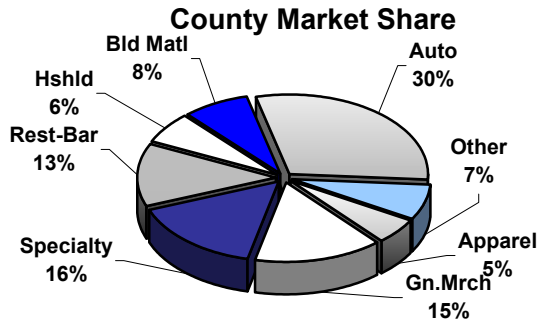

ORANGE COUNTY SUMMARY OF LOCAL RETAIL TRENDS

CALIFORNIA RETAIL SURVEY 2005 Edition

Local retail market data derived from the 2005 Edition of the California Retail Survey, Complete data and analysis of all city and county retail markets in California are found in the 2005 Edition (\$160 - 487 pgs).