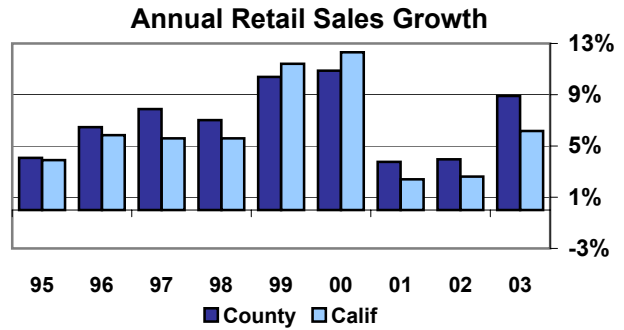

ORANGE COUNTY SUMMARY OF LOCAL RETAIL TRENDS

CALIFORNIA RETAIL SURVEY 2005 Edition

Local retail market data derived from the 2005 Edition of the California Retail Survey, Complete data and analysis of all city and county retail markets in California are found in the 2005 Edition (\$160 - 487 pgs).