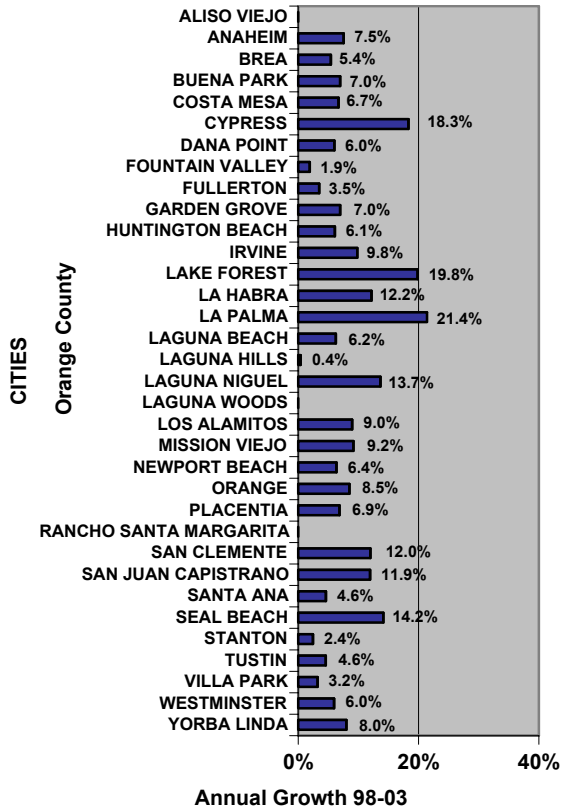

ORANGE COUNTY SUMMARY OF LOCAL RETAIL TRENDS

CALIFORNIA RETAIL SURVEY 2005 Edition

Local retail market data derived from the 2005 Edition of the California Retail Survey, Complete data and analysis of all city and county retail markets in California are found in the 2005 Edition (\$160 - 487 pgs).