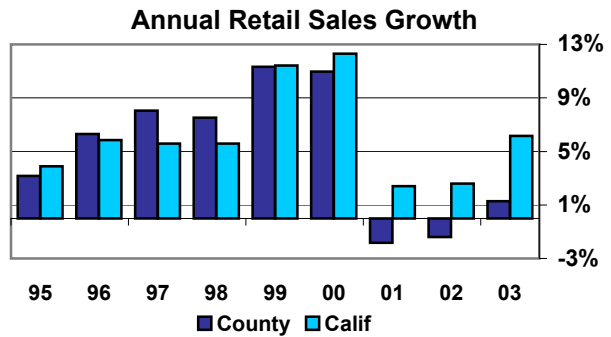

MARIN COUNTY SUMMARY OF LOCAL RETAIL TRENDS

CALIFORNIA RETAIL SURVEY 2005 Edition
Local retail market data derived from the 2005 Edition of the California Retail Survey, Complete data and analysis of all city and county retail markets in California are found in the 2005 Edition (\$160 - 487 pgs).