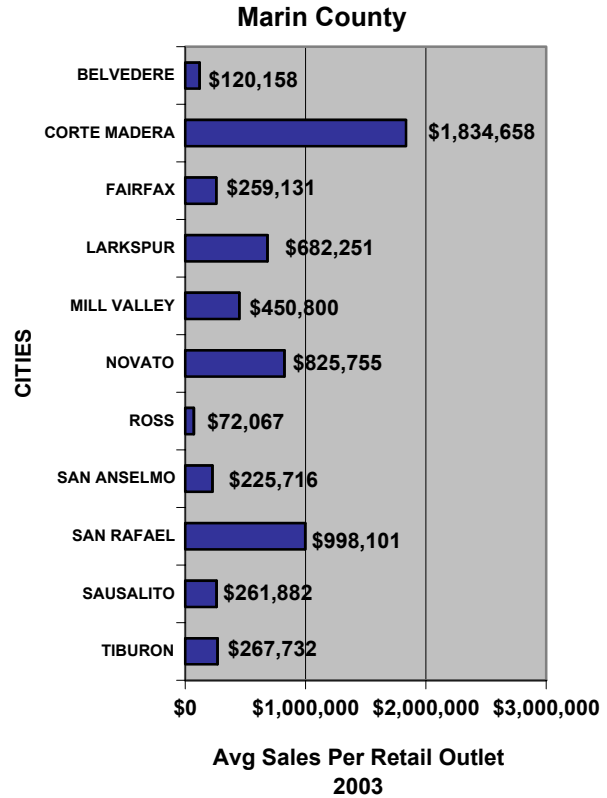

MARIN COUNTY SUMMARY OF LOCAL RETAIL TRENDS

CALIFORNIA RETAIL SURVEY 2005 Edition
Local retail market data derived from the 2005 Edition of the California Retail Survey, Complete data and analysis of all city and county retail markets in California are found in the 2005 Edition (\$160 - 487 pgs).