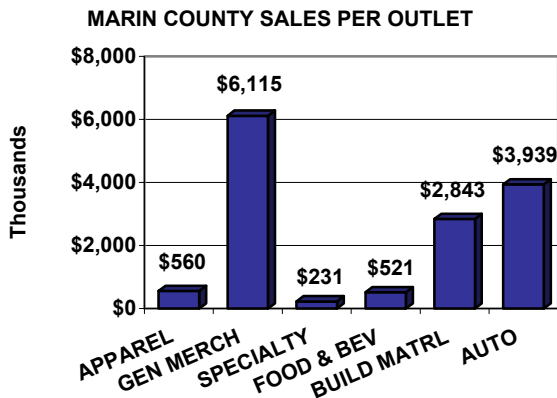

MARIN COUNTY SUMMARY OF LOCAL RETAIL TRENDS

CALIFORNIA RETAIL SURVEY 2005 Edition
Local retail market data derived from the 2005 Edition of the California Retail Survey, Complete data and analysis of all city and county retail markets in California are found in the 2005 Edition (\$160 - 487 pgs).