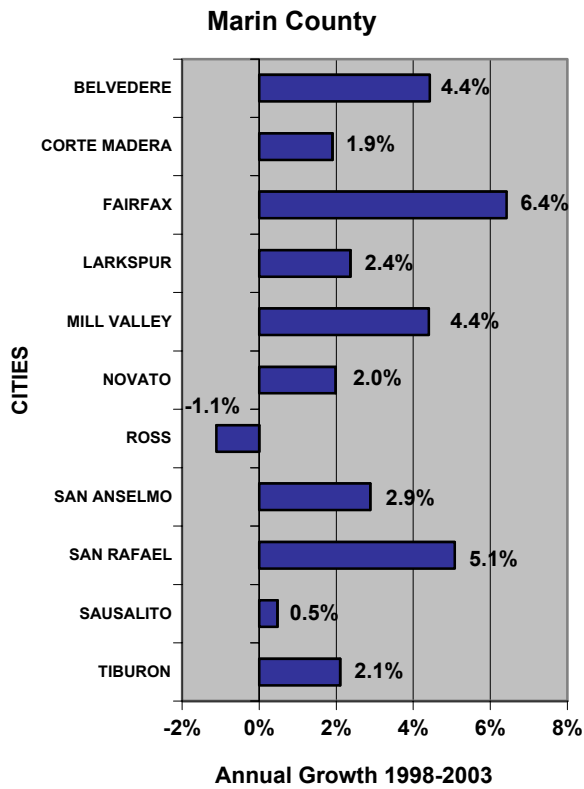

MARIN COUNTY SUMMARY OF LOCAL RETAIL TRENDS

CALIFORNIA RETAIL SURVEY 2005 Edition
Local retail market data derived from the 2005 Edition of the California Retail Survey, Complete data and analysis of all city and county retail markets in California are found in the 2005 Edition (\$160 - 487 pgs).