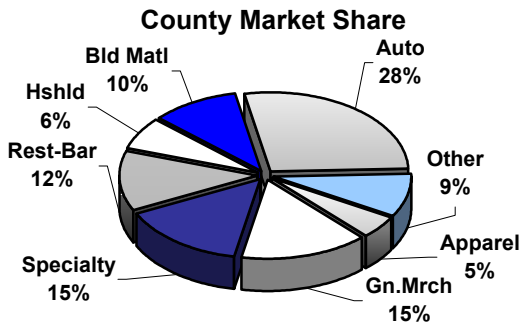

MARIN COUNTY SUMMARY OF LOCAL RETAIL TRENDS

CALIFORNIA RETAIL SURVEY 2005 Edition
Local retail market data derived from the 2005 Edition of the California Retail Survey, Complete data and analysis of all city and county retail markets in California are found in the 2005 Edition (\$160 - 487 pgs).