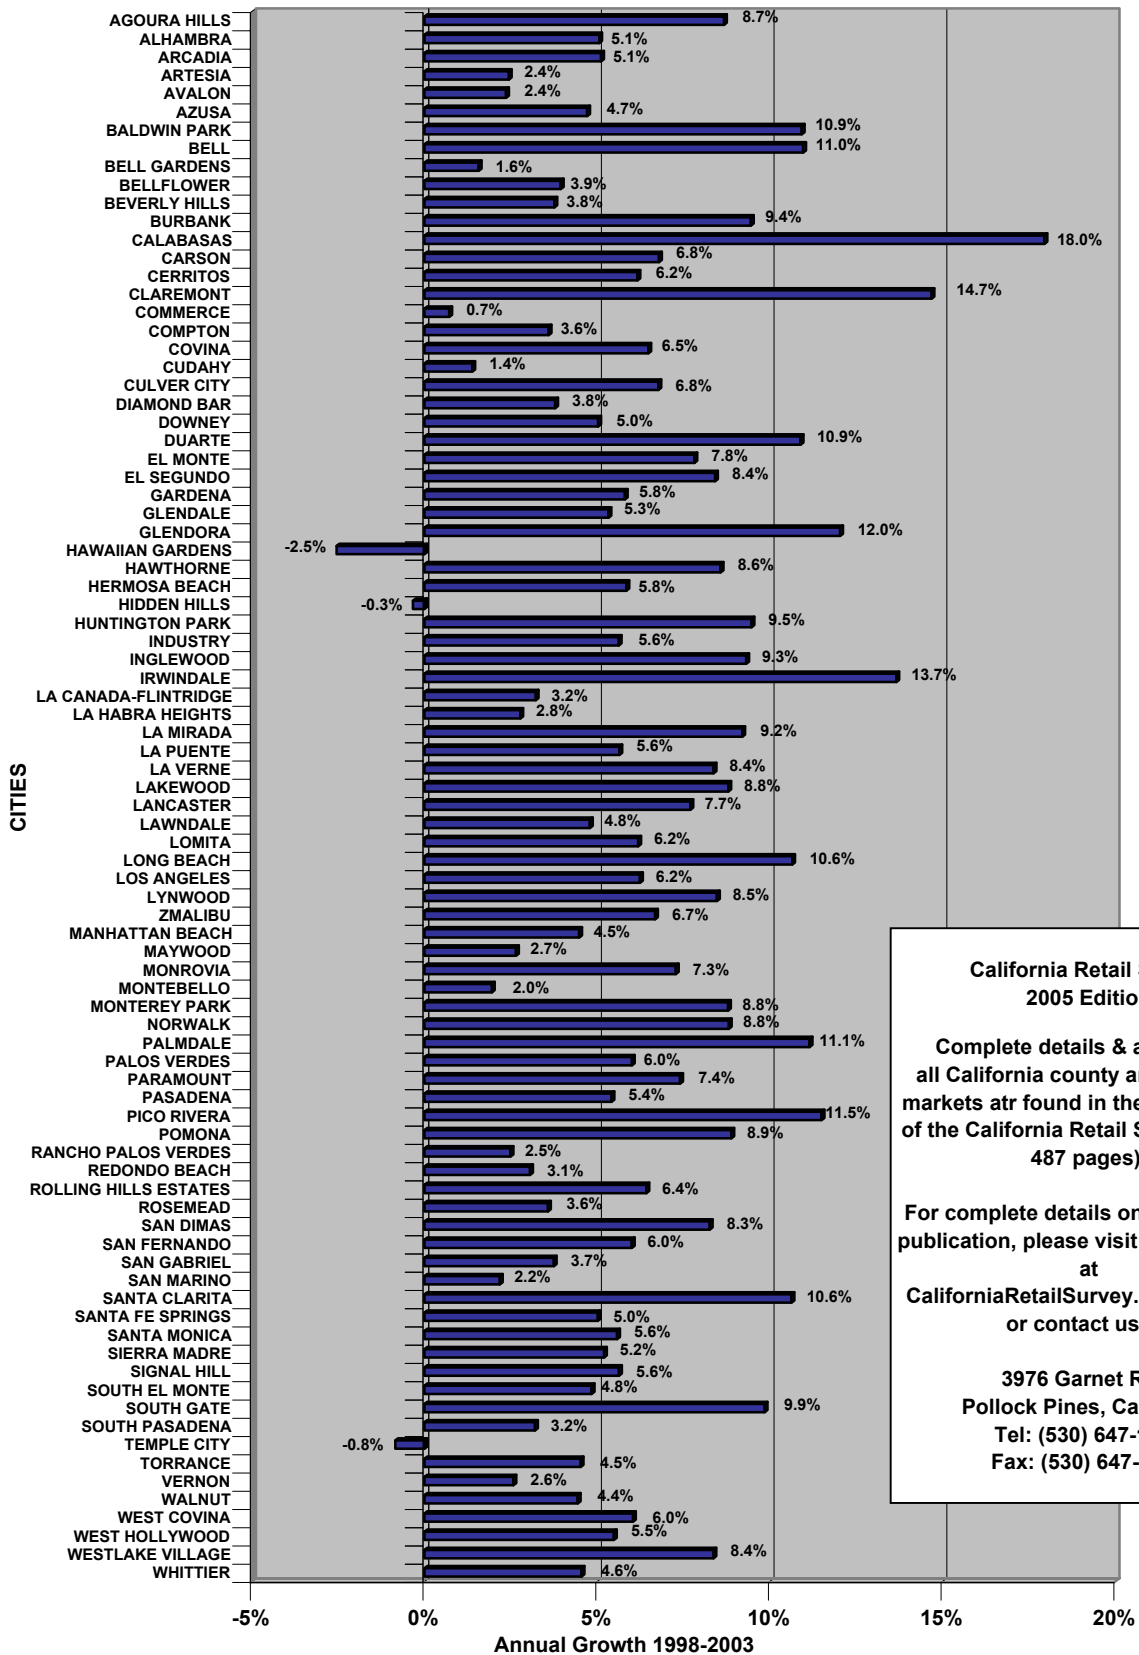

LOS ANGELES COUNTY SUMMARY OF LOCAL RETAIL TRENDS

**California Retail Survey
2005 Edition**

Complete details & analysis of all California county and city retail markets are found in the 2005 Edition of the California Retail Survey (\$160 - 487 pages).