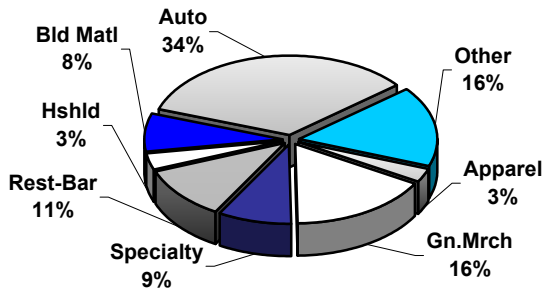

KERN COUNTY SUMMARY OF LOCAL RETAIL TRENDS

County Market Share By Category

Annual Retail Sales Growth

Kern County

Kern County

KERN COUNTY SALES PER OUTLET

CALIFORNIA RETAIL SURVEY 2005 Edition

Local retail market data derived from the 2005 Edition of the California Retail Survey, Complete data and analysis of all city and county retail markets in California are found in the 2005 Edition (\$160 - 487 pgs).