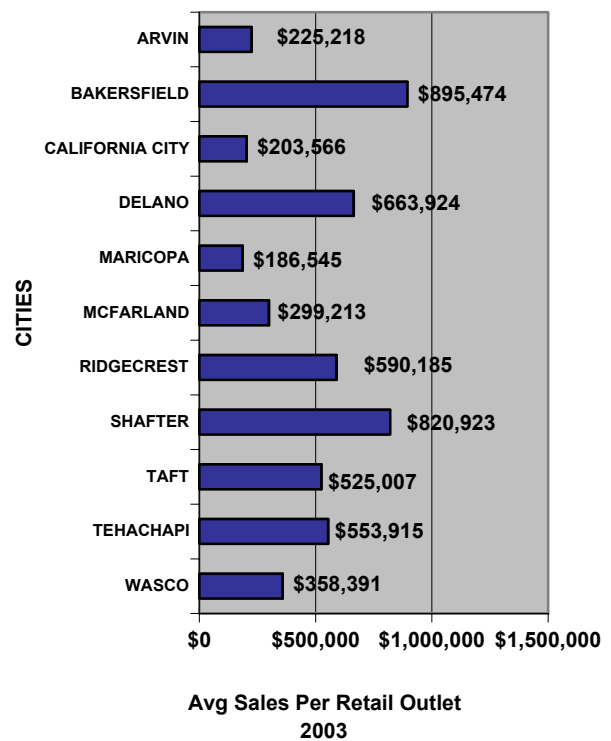

KERN COUNTY SUMMARY OF LOCAL RETAIL TRENDS

County Market Share By Category

Annual Retail Sales Growth

Kern County

Kern County

KERN COUNTY SALES PER OUTLET

CALIFORNIA RETAIL SURVEY 2005 Edition

Local retail market data derived from the 2005 Edition of the California Retail Survey, Complete data and analysis of all city and county retail markets in California are found in the 2005 Edition (\$160 - 487 pgs).