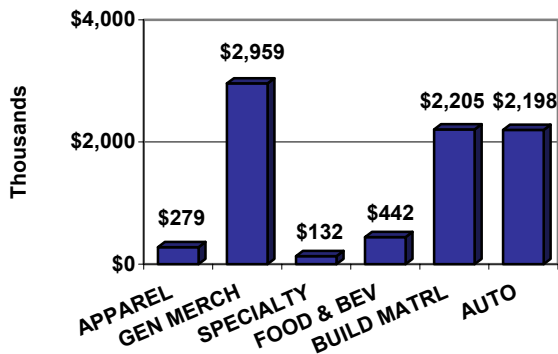

KERN COUNTY SUMMARY OF LOCAL RETAIL TRENDS

County Market Share By Category

Annual Retail Sales Growth

Kern County

Kern County

KERN COUNTY SALES PER OUTLET

CALIFORNIA RETAIL SURVEY 2005 Edition

Local retail market data derived from the 2005 Edition of the California Retail Survey, Complete data and analysis of all city and county retail markets in California are found in the 2005 Edition (\$160 - 487 pgs).