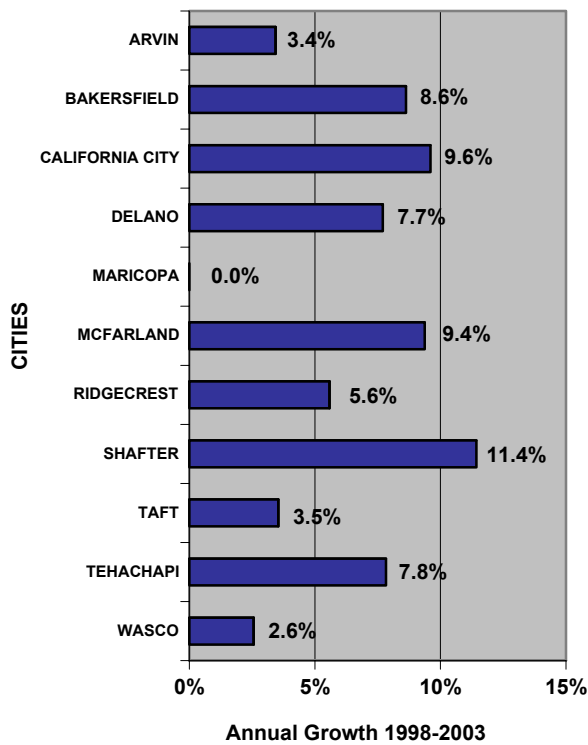

KERN COUNTY SUMMARY OF LOCAL RETAIL TRENDS

County Market Share By Category

Annual Retail Sales Growth

Kern County

Kern County

KERN COUNTY SALES PER OUTLET

CALIFORNIA RETAIL SURVEY 2005 Edition

Local retail market data derived from the 2005 Edition of the California Retail Survey, Complete data and analysis of all city and county retail markets in California are found in the 2005 Edition (\$160 - 487 pgs).