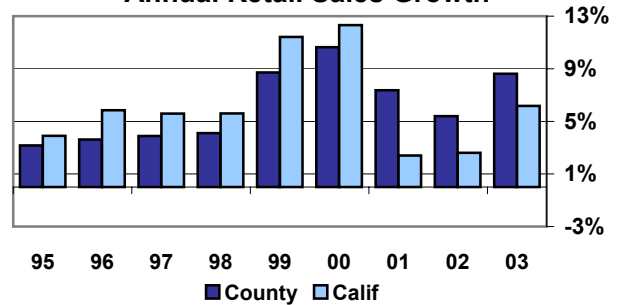

KERN COUNTY SUMMARY OF LOCAL RETAIL TRENDS

County Market Share By Category

Annual Retail Sales Growth

Kern County

Kern County

KERN COUNTY SALES PER OUTLET

CALIFORNIA RETAIL SURVEY 2005 Edition

Local retail market data derived from the 2005 Edition of the California Retail Survey, Complete data and analysis of all city and county retail markets in California are found in the 2005 Edition (\$160 - 487 pgs).