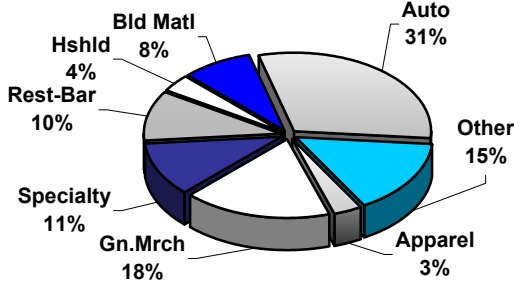

FRESNO COUNTY SUMMARY OF LOCAL RETAIL TRENDS

County Market Share By Category

Annual Retail Sales Growth

Fresno County

Fresno County

FRESNO COUNTY SALES PER OUTLET

CALIFORNIA RETAIL SURVEY 2005 Edition

Local retail market data derived from the 2005 Edition of the California Retail Survey, Complete data and analysis of all city and county retail markets in California are found in the 2005 Edition (\$160 - 487 pgs).