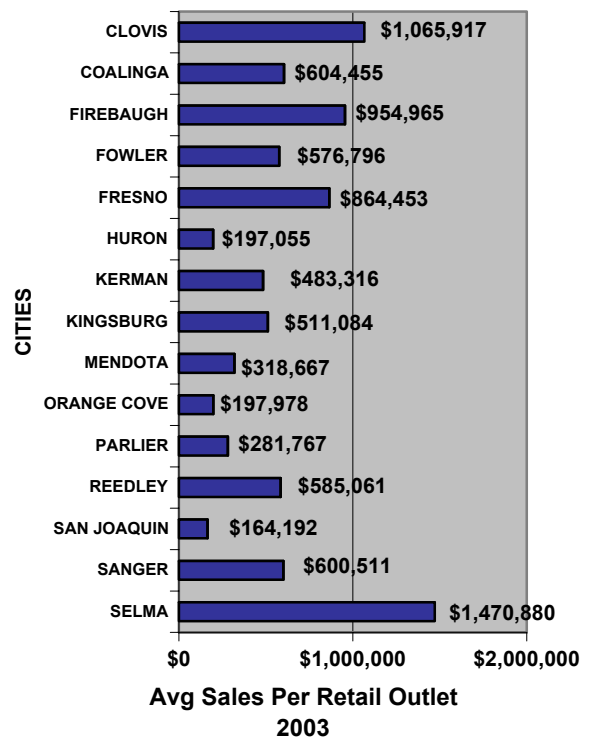

FRESNO COUNTY SUMMARY OF LOCAL RETAIL TRENDS

County Market Share By Category

Annual Retail Sales Growth

Fresno County

Fresno County

FRESNO COUNTY SALES PER OUTLET

CALIFORNIA RETAIL SURVEY 2005 Edition

Local retail market data derived from the 2005 Edition of the California Retail Survey, Complete data and analysis of all city and county retail markets in California are found in the 2005 Edition (\$160 - 487 pgs).