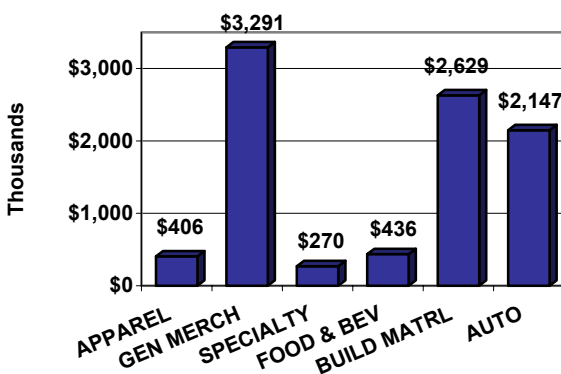

FRESNO COUNTY SUMMARY OF LOCAL RETAIL TRENDS

County Market Share By Category

Annual Retail Sales Growth

Fresno County

Fresno County

FRESNO COUNTY SALES PER OUTLET

CALIFORNIA RETAIL SURVEY 2005 Edition

Local retail market data derived from the 2005 Edition of the California Retail Survey, Complete data and analysis of all city and county retail markets in California are found in the 2005 Edition (\$160 - 487 pgs).