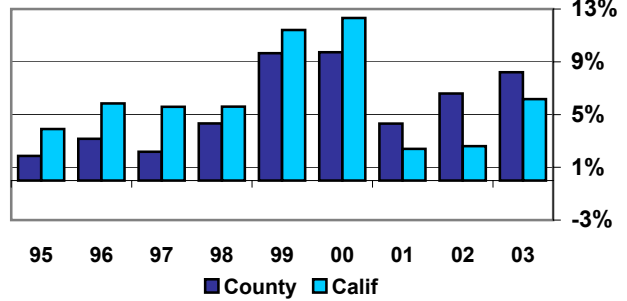

FRESNO COUNTY SUMMARY OF LOCAL RETAIL TRENDS

County Market Share By Category

Annual Retail Sales Growth

Fresno County

Fresno County

FRESNO COUNTY SALES PER OUTLET

CALIFORNIA RETAIL SURVEY 2005 Edition

Local retail market data derived from the 2005 Edition of the California Retail Survey, Complete data and analysis of all city and county retail markets in California are found in the 2005 Edition (\$160 - 487 pgs).