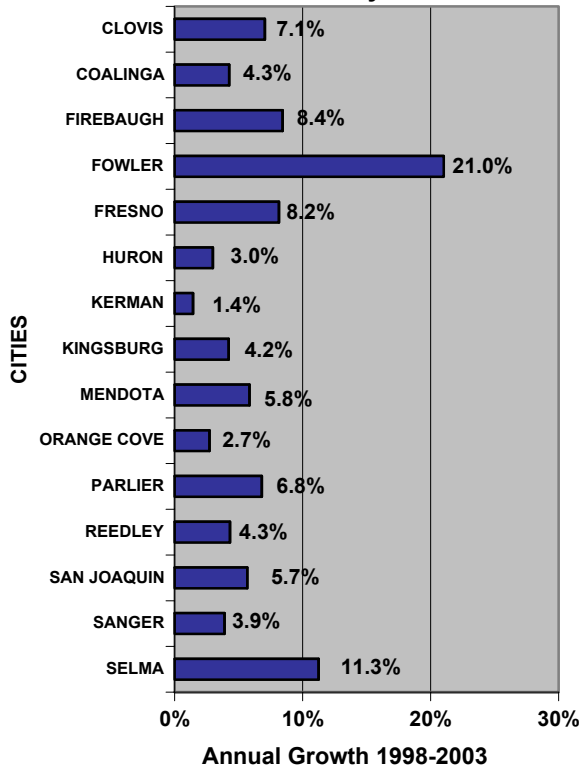

FRESNO COUNTY SUMMARY OF LOCAL RETAIL TRENDS

County Market Share By Category

Annual Retail Sales Growth

Fresno County

Fresno County

FRESNO COUNTY SALES PER OUTLET

CALIFORNIA RETAIL SURVEY 2005 Edition

Local retail market data derived from the 2005 Edition of the California Retail Survey, Complete data and analysis of all city and county retail markets in California are found in the 2005 Edition (\$160 - 487 pgs).